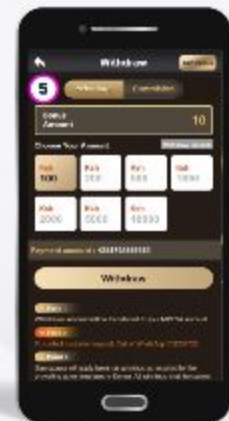

WIN BIG ON GAMEPAWA

FOLLOW THE STEPS

STEP 1
REGISTER
SMS **"PAWA"**
TO **23239**

STEP 2
CLAIM YOUR UPTO 10,000 WELCOME BONUS

STEP 3
DEPOSIT

STEP 4
PLAY AND WIN

STEP 5
ENJOY YOUR WINNINGS

HOW TO EARN THROUGH COMMISSIONS

- ➔ Invite friends to play. Every time a friend you have invited plays, you earn 5% of their stake amount *eg. Invite Peter, Peter places a bet of ksh 200 you earn ksh 10*
- ➔ If your friend invites other friends, you will earn 2% of the second person's stake *e.g Peter invites Simo, Simo places a bet of ksh 100, you earn ksh 5*
- ➔ If the second friend invites a third friend you earn 1% of their stake *Simo invites Brian, Brian places a bet of ksh 200, you earn ksh 2*
- ➔ Commissions are earned on stakes above Ksh 10.

COMMISSION TABLE

REFER 5 FRIENDS AND EARN UP TO KSH 1000 DAILY